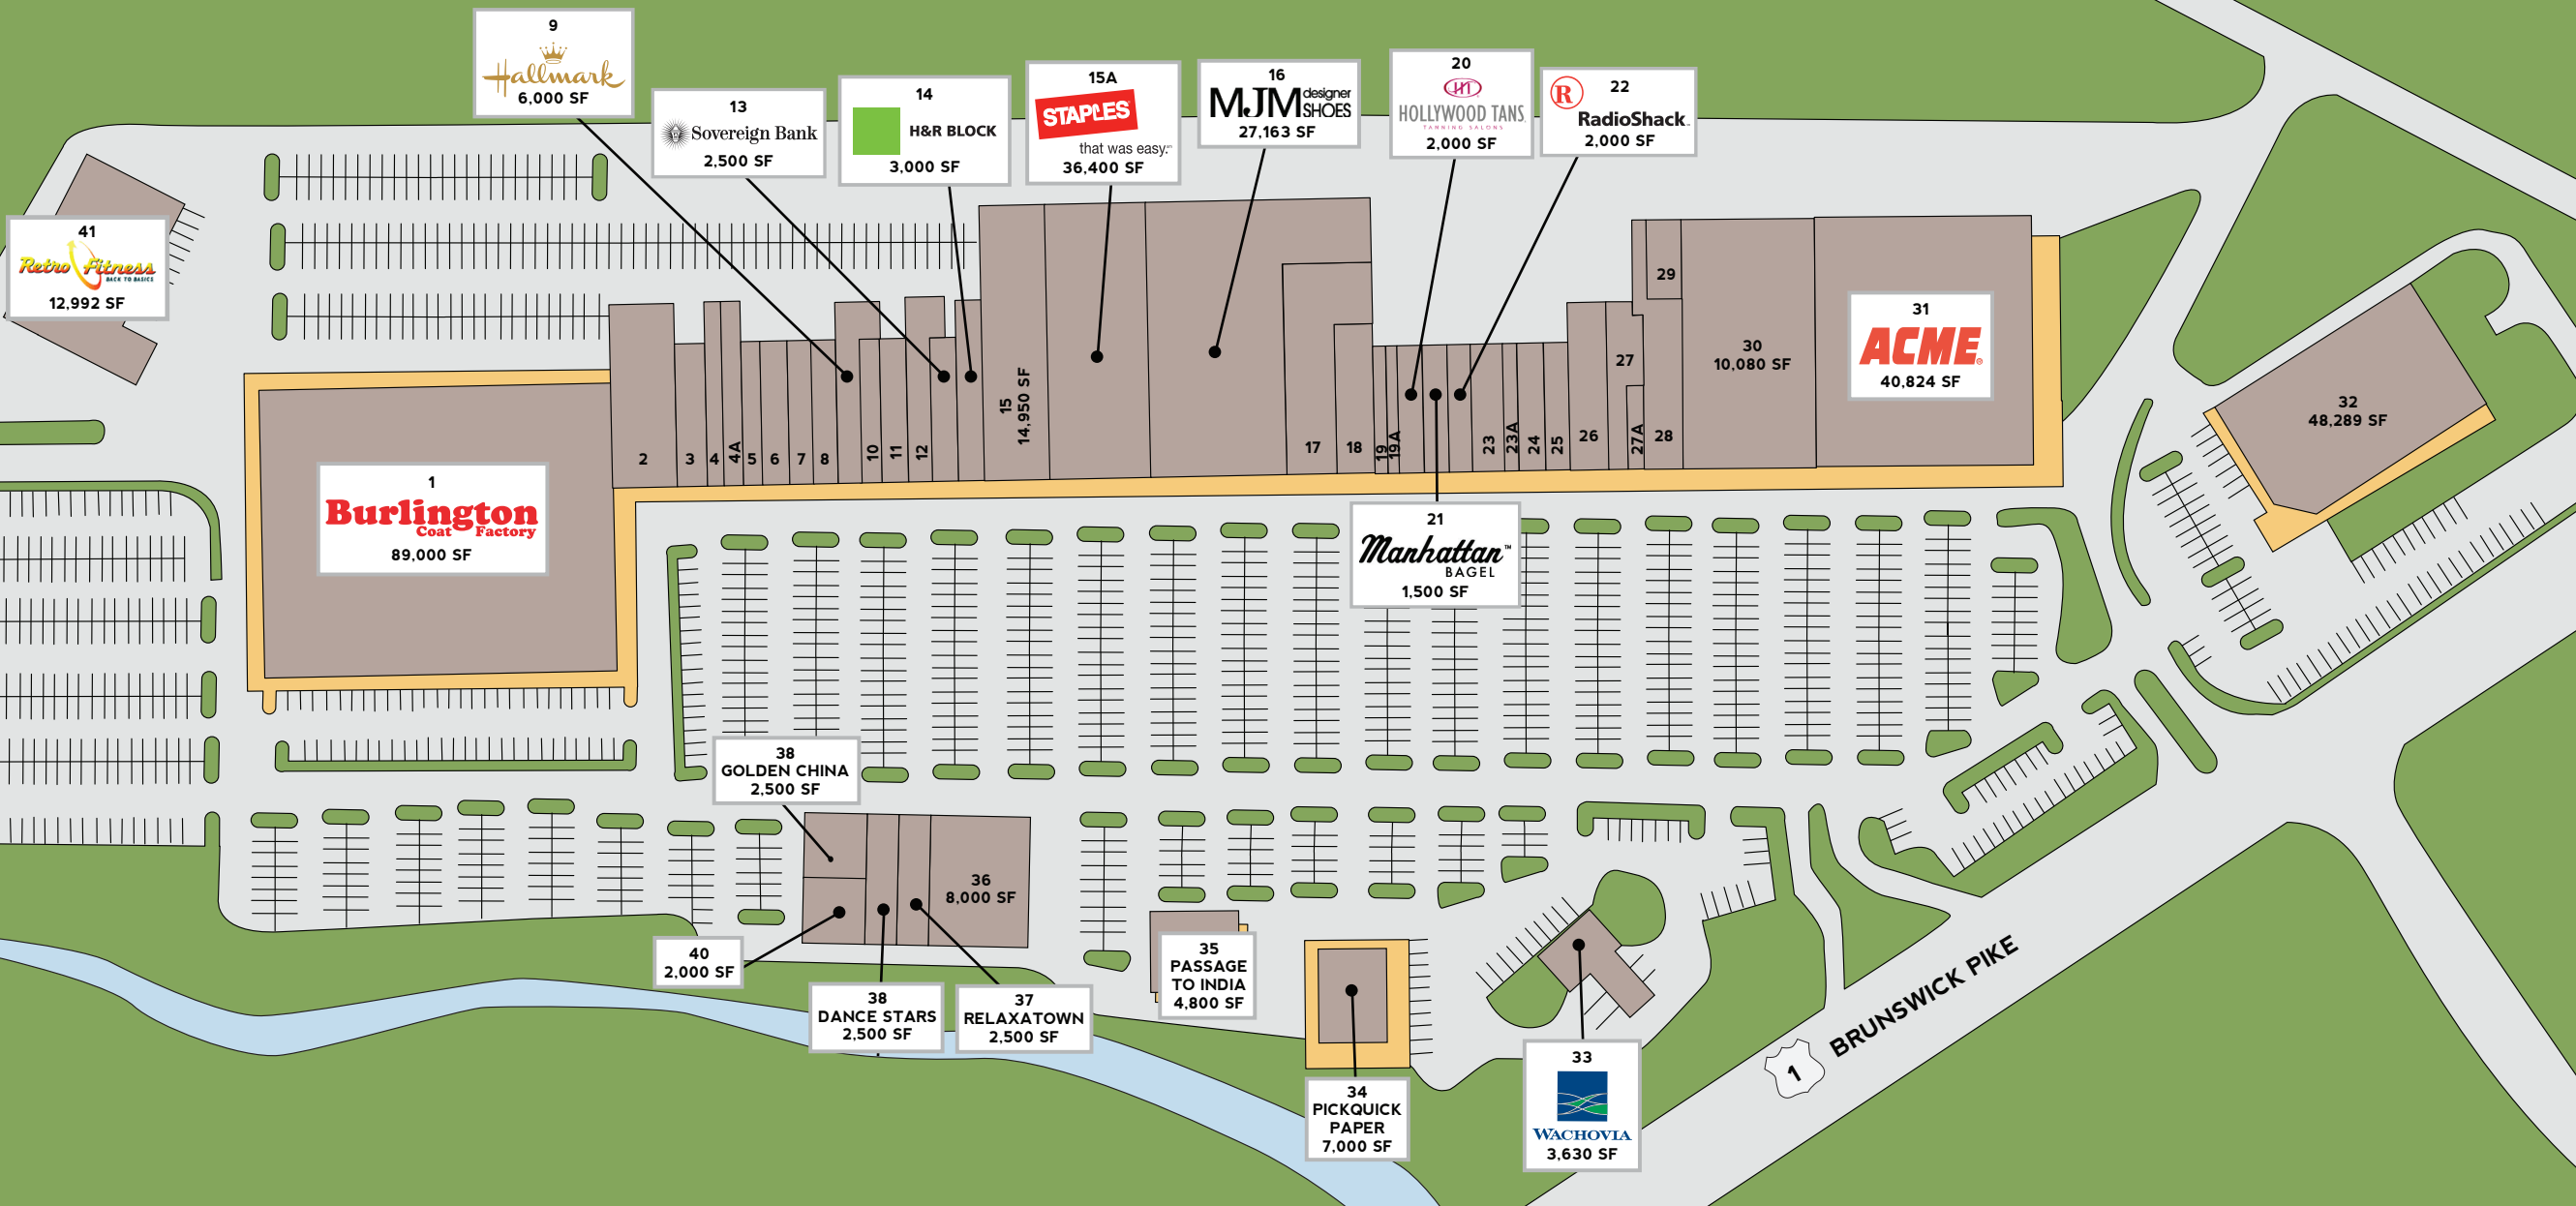

PRINCETON PIKE

TEXAS AVE

BRUNSWICK PIKE

2	LUXURY LINENS	2,500 SF
3	US NAILS	2,500 SF
4	SLIM N TONE	2,500 SF
4A	SYLENE'S	2,500 SF
5	VECERE JEWELERS	2,500 SF
6	AVAILABLE	1,810 SF
7	AVAILABLE	2,595 SF
8	ALLIED VISION	3,125 SF
10	LAWRENCE FRAME	2,500 SF
11	EVELYN'S STACY	2,500 SF
12	CARL FISHERS	4,000 SF

17	KEIMYUNG TAEKWONDO	4,667 SF
18	AVAILABLE	3,500 SF
19	AVAILABLE	1,450 SF
19A	AVAILABLE	1,525 SF
23	DANCE FACTORY OUT	4,680 SF
24	AVAILABLE	3,630 SF
25	PHOTO HAVEN	2,267 SF
26	LIMONCELLO PIZZA	4,680 SF
27	SUN CLEANERS	2,050 SF
27A	CAFE GELATO	1,000 SF
28	DOLLAR BOUTIQUE	4,690 SF
29	AVAILABLE	3,100 SF